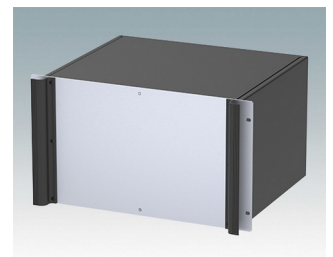

M6219659
COMBIMET 19" 6HEx365mm
Aluminium
Schwarz RAL 9005
266x482.6x365mm