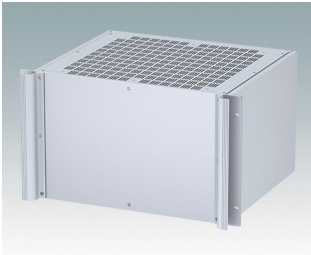

M6219665
COMBIMET 19" 6HEX365mm
Mit Lüftung
Aluminium
Lichtgrau RAL 7035
266x482.6x365mm