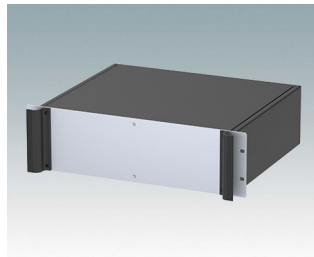

M6219359
COMBIMET 19" 3HEx365mm
Aluminium
Schwarz RAL 9005
132.5x482.6x365mm