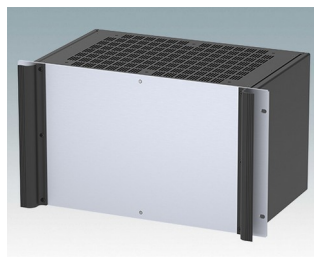

M6219649
COMBIMET 19" 6HEx265mm
Mit Lüftung
Aluminium
Schwarz RAL 9005
266x482.6x265mm