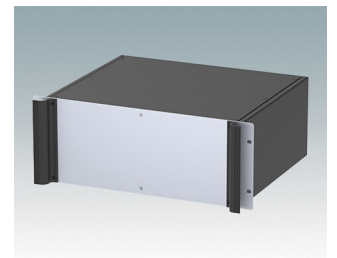

M6219459
COMBIMET 19" 4HEx365mm
Aluminium
Schwarz RAL 9005
177x482.6x365mm