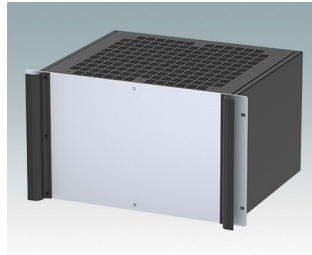

M6219669
COMBIMET 19" 6HEX365mm
Mit Lüftung
Aluminium
Schwarz RAL 9005
266x482.6x365mm