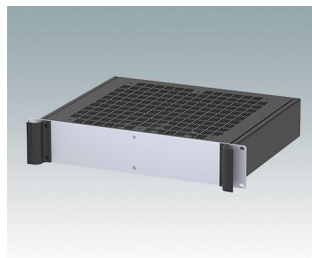

M6219269
COMBIMET 19" 2HEx365mm
Mit Lüftung
Aluminium
Schwarz RAL 9005
88.1x482.6x365mm