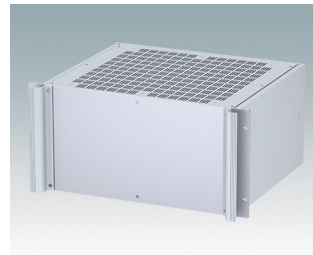

M6219565
COMBIMET 19" 5HEx365mm
Mit Lüftung
Aluminium
Lichtgrau RAL 7035
221x482.6x365mm