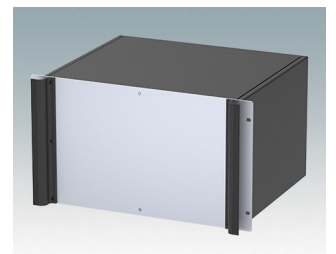

M6219659
COMBIMET 19" 6HEx365mm
Aluminium
Schwarz RAL 9005
266x482.6x365mm