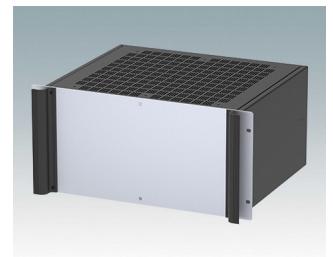

M6219569
COMBIMET 19" 5HEx365mm
Mit Lüftung
Aluminium
Schwarz RAL 9005
221x482.6x365mm