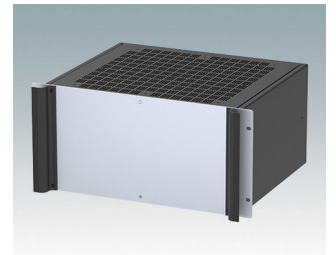

M6219569
COMBIMET 19" 5HEx365mm
Mit Lüftung
Aluminium
Schwarz RAL 9005
221x482.6x365mm