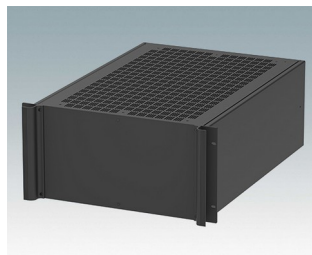

M6219589
COMBIMET 19" 5HEx610mm
Mit Lüftung
Aluminium
Schwarz RAL 9005
221x482.6x609.6mm