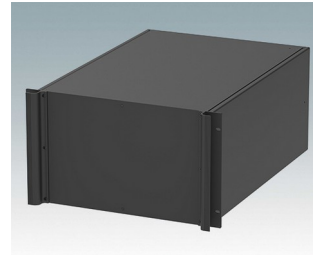

M6219679
COMBIMET 19" 6HEX610mm
Aluminium
Schwarz RAL 9005
266x482.6x609.6mm