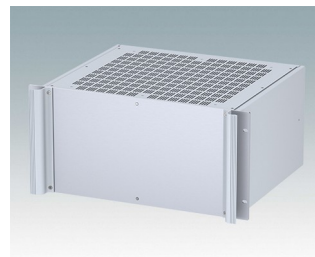

M6219565
COMBIMET 19" 5HEx365mm
Mit Lüftung
Aluminium
Lichtgrau RAL 7035
221x482.6x365mm