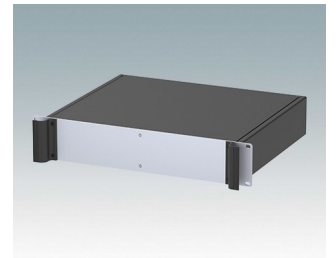

M6219259
COMBIMET 19" 2HEx365mm
Aluminium
Schwarz RAL 9005
88.1x482.6x365mm