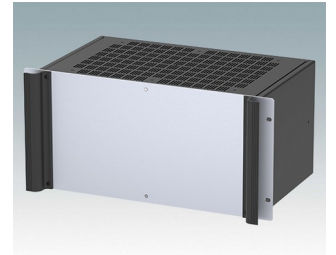

M6219549
COMBIMET 19" 5HEx265mm
Mit Lüftung
Aluminium
Schwarz RAL 9005
221x482.6x265mm