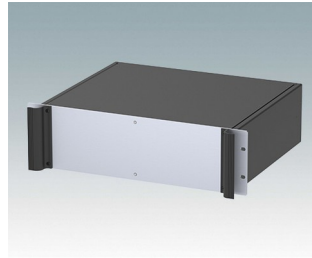

M6219359
COMBIMET 19" 3HEx365mm
Aluminium
Schwarz RAL 9005
132.5x482.6x365mm