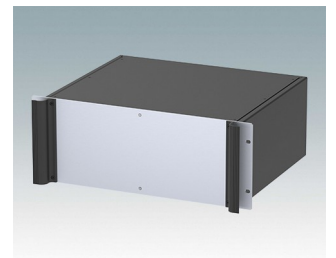

M6219459
COMBIMET 19" 4HEx365mm
Aluminium
Schwarz RAL 9005
177x482.6x365mm