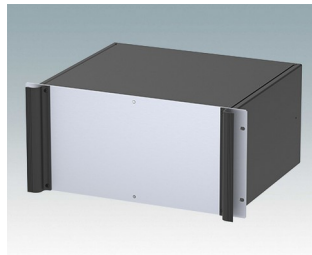

M6219559
COMBIMET 19" 5HEx365mm
Aluminium
Schwarz RAL 9005
221x482.6x365mm