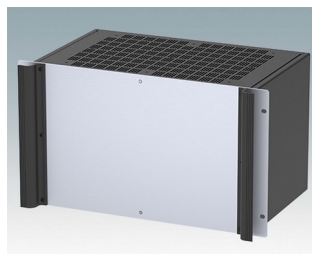

M6219649
COMBIMET 19" 6HEx265mm
Mit Lüftung
Aluminium
Schwarz RAL 9005
266x482.6x265mm