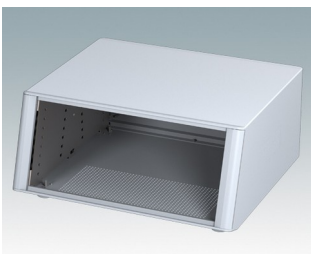

M6436355
Technomet SL315
Aluminium
Lichtgrau RAL 7035
350x320x150mm