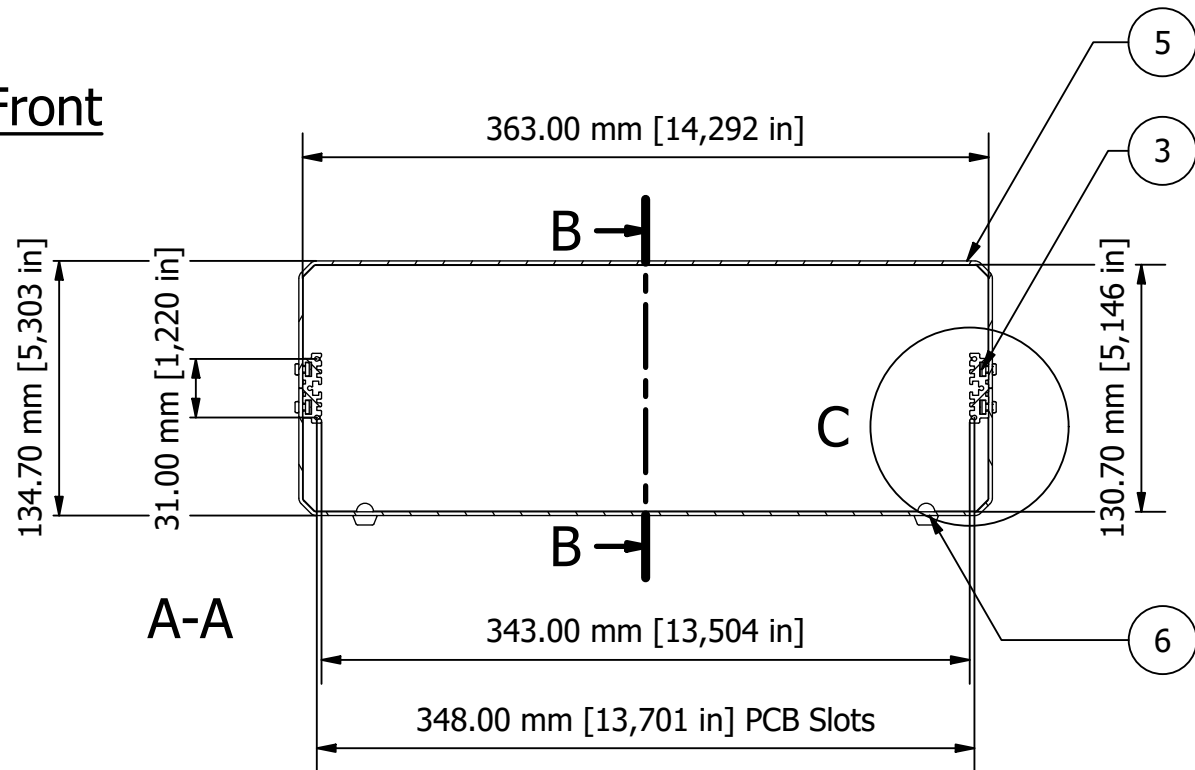

Base

PARTS LIST			
ITEM	QTY	PART NUMBER	DESCRIPTION
3	4	M5403016	Unicase Assembly Kit
4	2	M5400004	Extrusion
5	1	M5409010	Top Cover
6	1	M5409122	Base Panel
7	2	M5402005	Front/Rear Panels

Anodised Front Panel
2 off - 2mm Thick.

Front

Side

Detail C

FIRST ANGLE PROJECTION

Designed by L Clark	Description UNICASE 5 BLACK	Date 26/05/2015	Scale 1:4
METCASE ENCLOSURES 15 Brunel Way, Segensworth East, Fareham, Hampshire, UK. PO15 5TX Tel: +44 (0)1489 583858 Email: metcase@okw.co.uk		METcase™ www.metcase.com Part Number M5505119	
		Issue 1	Sheet 1 / 1