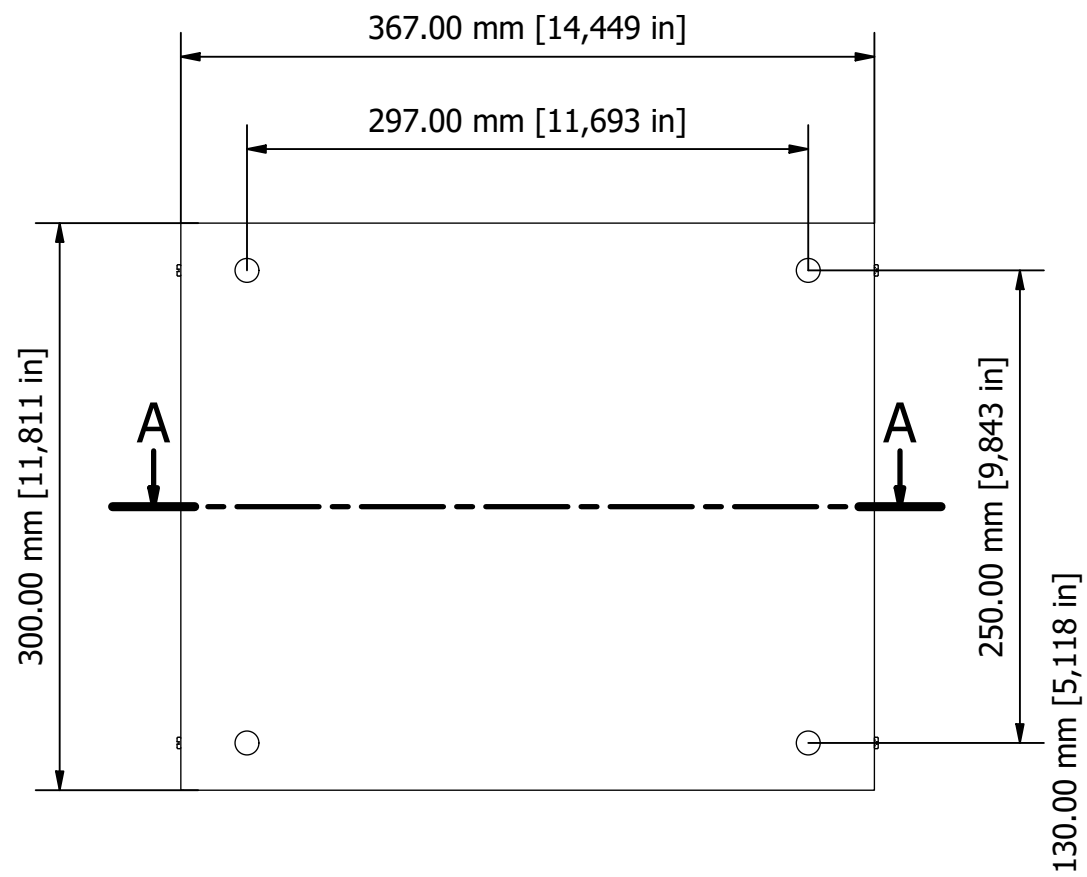

Base

PARTS LIST			
ITEM	QTY	PART NUMBER	DESCRIPTION
3	4	M5403016	Unicase Assembly Kit
4	2	M5400004	Extrusion
5	1	M5409010	Top Cover
6	1	M5409122	Base Panel
7	2	M5402005	Front/Rear Panels

Anodised Front Panel
2 off - 2mm Thick.

Front

Side

Detail C

FIRST ANGLE PROJECTION

Designed by L Clark	Description UNICASE 5 BLACK	Date 26/05/2015	Scale 1:4
METCASE ENCLOSURES 15 Brunel Way, Segensworth East, Fareham, Hampshire, UK. PO15 5TX Tel: +44 (0)1489 583858 Email: metcase@okw.co.uk		METcase™ www.metcase.com Part Number M5505119	
		Issue 1	Sheet 1 / 1