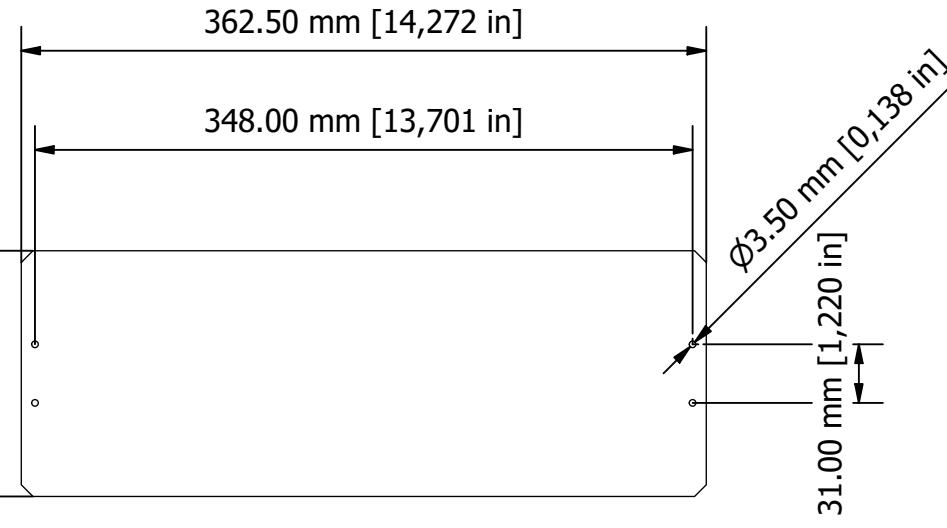

Base

PARTS LIST			
ITEM	QTY	PART NUMBER	DESCRIPTION
3	4	M5403016	Unicase Assembly Kit
4	2	M5400004	Extrusion
5	1	M5409010	Top Cover
6	1	M5409122	Base Panel
7	2	M5402005	Front/Rear Panels

Anodised Front Panel
2 off - 2mm Thick.

Front

Side

Detail C

FIRST ANGLE PROJECTION

Designed by L Clark	Description UNICASE 5 BLACK	Date 26/05/2015	Scale 1:4
METCASE ENCLOSURES 15 Brunel Way, Segensworth East, Fareham, Hampshire, UK. PO15 5TX Tel: +44 (0)1489 583858 Email: metcase@okw.co.uk		METcase™ www.metcase.com Part Number M5505119	
		Issue 1	Sheet 1 / 1