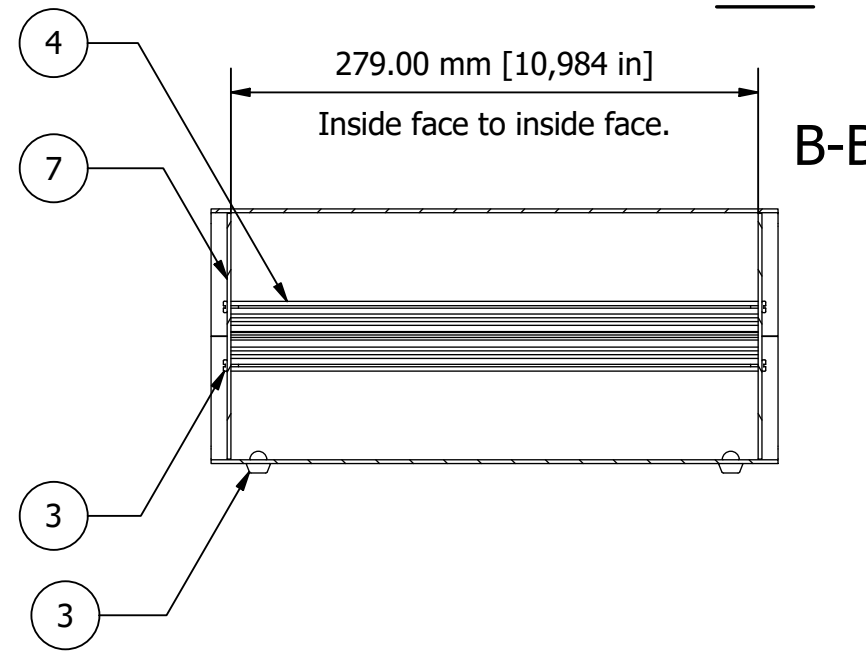

Base

PARTS LIST			
ITEM	QTY	PART NUMBER	DESCRIPTION
3	4	M5403016	Unicase Assembly Kit
4	2	M5400004	Extrusion
5	1	M5409010	Top Cover
6	1	M5409122	Base Panel
7	2	M5402005	Front/Rear Panels

Anodised Front Panel
2 off - 2mm Thick.

Front

Side

Detail C

FIRST ANGLE PROJECTION

Designed by L Clark	Description UNICASE 5 BLACK	Date 26/05/2015	Scale 1:4
METCASE ENCLOSURES 15 Brunel Way, Segensworth East, Fareham, Hampshire, UK. PO15 5TX Tel: +44 (0)1489 583858 Email: metcase@okw.co.uk		METcase™ www.metcase.com Part Number M5505119	
		Issue 1	Sheet 1 / 1