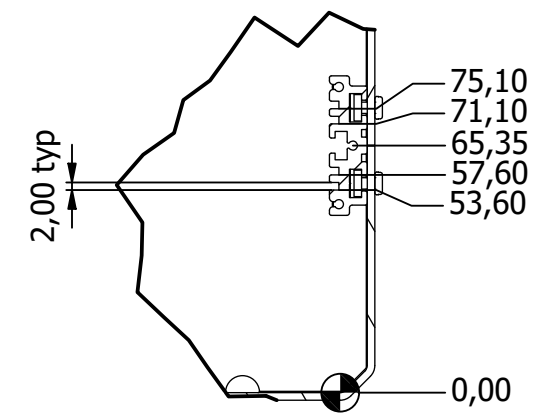

Base

PARTS LIST			
ITEM	QTY	PART NUMBER	DESCRIPTION
3	4	M5403016	Unicase Assembly Kit
4	2	M5400004	Extrusion
5	1	M5409010	Top Cover
6	1	M5409122	Base Panel
7	2	M5402005	Front/Rear Panels

Anodised Front Panel
2 off - 2mm Thick.

Front

Side

Detail C

FIRST ANGLE PROJECTION

Designed by L Clark	Description UNICASE 5 BLACK	Date 26/05/2015	Scale 1:4
METCASE ENCLOSURES 15 Brunel Way, Segensworth East, Fareham, Hampshire, UK. PO15 5TX Tel: +44 (0)1489 583858 Email: metcase@okw.co.uk		METcase™ www.metcase.com Part Number M5505119	
		Issue 1	Sheet 1 / 1