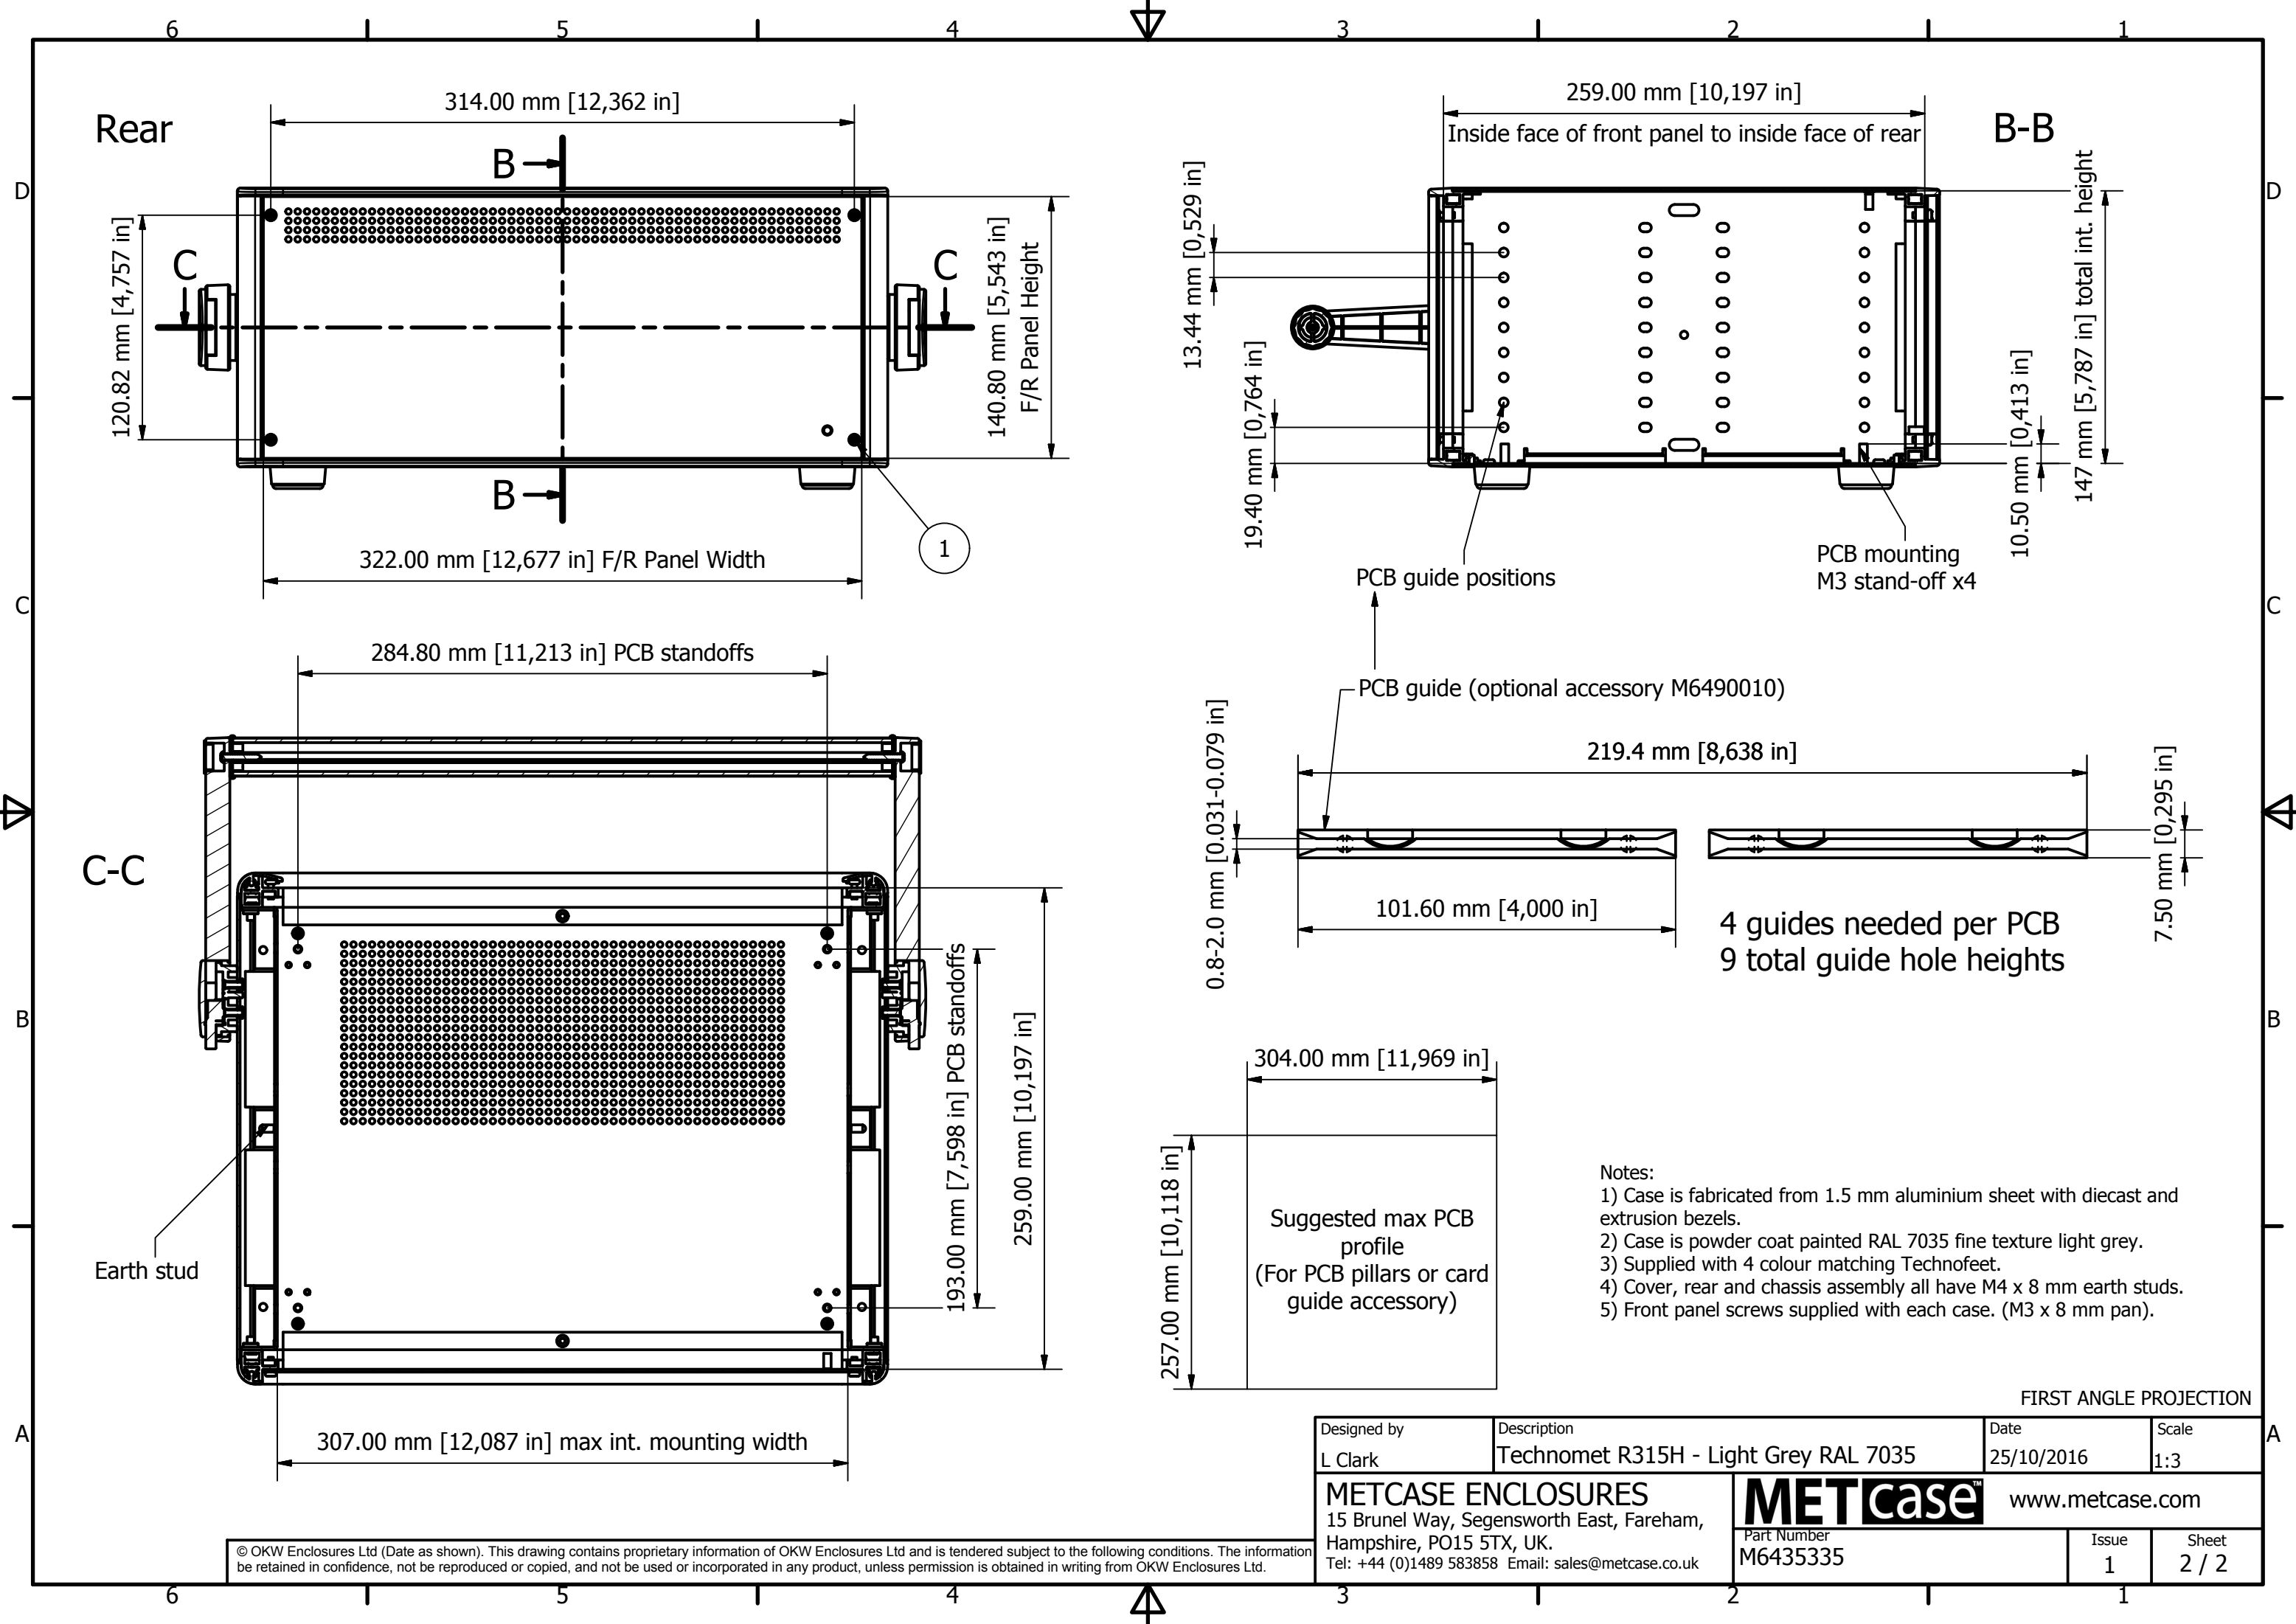

Base

385.60 mm [15,181 in]

348.83 mm [13,733 in]

350.00 mm [13,780 in]

275.00 mm [10,827 in]

Front

129.81 mm [5,111 in]

12.00 mm [0,472 in]

A

Side

PARTS LIST

ITEM	QTY	PART NUMBER	DESCRIPTION
1	8	M3x8mm Pan	Rear/Front Panel Screws
2	8	M4x16mm CSK	Bezel Assembly Screws
3	2	M3x6mm CSK	Base Panel Screws
4	8	M6420000	Clips for Trims
5	4	M6420105	Technofeet
6	1	M6402825	Wrap Around Cover
7	1	M6403385	Base/Internal Sides Sub-Assy
8	1	M6403485	Rear Panel - 1.5 mm thick
9	2	M6401085	Front/Rear Bezel
10	2	M6400057	Front Trim
11	2	M6400077	Rear Trim
12	2	AS054231	Bail Arm Kit
13	1	M6404355	Handle Bar

FIRST ANGLE PROJECTION

Designed by L Clark	Description Technomet R315H - Light Grey RAL 7035	Date 25/10/2016	Scale 1:3
METCASE ENCLOSURES 15 Brunel Way, Segensworth East, Fareham, Hampshire, PO15 5TX, UK. Tel: +44 (0)1489 583858 Email: sales@metcase.co.uk		METcase™ www.metcase.com Part Number M6435335	
		Issue 1	Sheet 1 / 2

FIRST ANGLE PROJECTION

Designed by L Clark	Description Technomet R315H - Light Grey RAL 7035	Date 25/10/2016	Scale 1:3
METCASE ENCLOSURES 15 Brunel Way, Segensworth East, Fareham, Hampshire, PO15 5TX, UK. Tel: +44 (0)1489 583858 Email: sales@metcase.co.uk		METcase™ www.metcase.com Part Number M6435335	
		Issue 1	Sheet 2 / 2