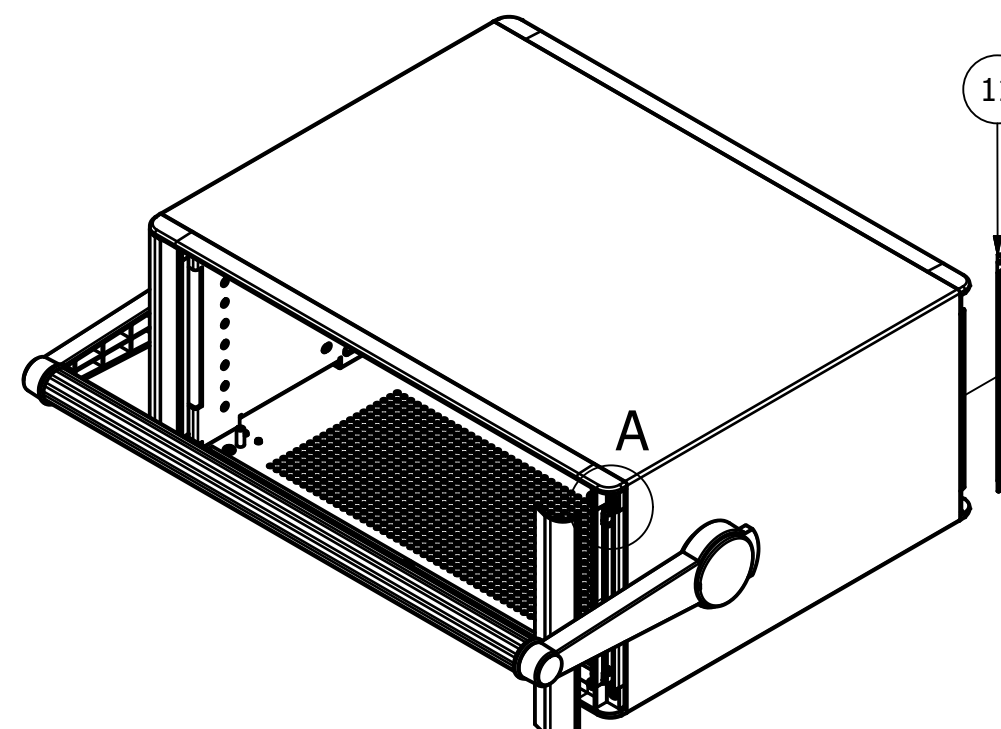

Base

385.60 mm [15,181 in]

348.83 mm [13,733 in]

350.00 mm [13,780 in]

275.00 mm [10,827 in]

Front

129.81 mm [5,111 in]

12.00 mm [0,472 in]

Rear panel earth stud

Front panel (M6400707) sold seperately

© OKW Enclosures Ltd (Date as shown). This drawing contains proprietary information of OKW Enclosures Ltd and is tendered subject to the following conditions. The information be retained in confidence, not be reproduced or copied, and not be used or incorporated in any product, unless permission is obtained in writing from OKW Enclosures Ltd.

A

Side

PARTS LIST

ITEM	QTY	PART NUMBER	DESCRIPTION
1	8	M3x8mm Pan	Rear/Front Panel Screws
2	8	M4x16mm CSK	Bezel Assembly Screws
3	2	M3x6mm CSK	Base Panel Screws
4	8	M6420000	Clips for Trims
5	4	M6420105	Technofeet
6	1	M6402825	Wrap Around Cover
7	1	M6403385	Base/Internal Sides Sub-Assy
8	1	M6403485	Rear Panel - 1.5 mm thick
9	2	M6401085	Front/Rear Bezel
10	2	M6400057	Front Trim
11	2	M6400077	Rear Trim
12	2	AS054231	Bail Arm Kit
13	1	M6404355	Handle Bar