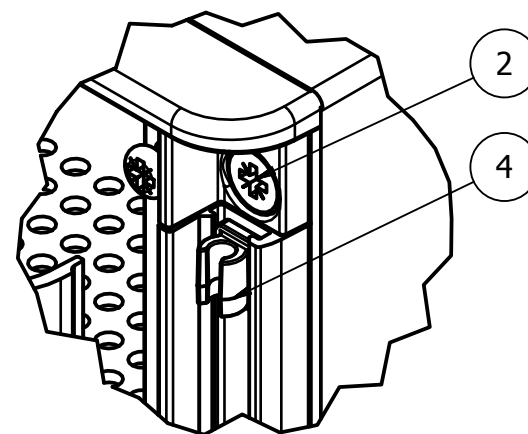

Base

385.60 mm [15,181 in]

348.83 mm [13,733 in]

350.00 mm [13,780 in]

275.00 mm [10,827 in]

Front

129.81 mm [5,111 in]

12.00 mm [0,472 in]

Rear panel earth stud

Front panel (M6400707) sold seperately

© OKW Enclosures Ltd (Date as shown). This drawing contains proprietary information of OKW Enclosures Ltd and is tendered subject to the following conditions. The information be retained in confidence, not be reproduced or copied, and not be used or incorporated in any product, unless permission is obtained in writing from OKW Enclosures Ltd.

A

Side

PARTS LIST

ITEM	QTY	PART NUMBER	DESCRIPTION
1	8	M3x8mm Pan	Rear/Front Panel Screws
2	8	M4x16mm CSK	Bezel Assembly Screws
3	2	M3x6mm CSK	Base Panel Screws
4	8	M6420000	Clips for Trims
5	4	M6420105	Technofeet
6	1	M6402825	Wrap Around Cover
7	1	M6403385	Base/Internal Sides Sub-Assy
8	1	M6403485	Rear Panel - 1.5 mm thick
9	2	M6401085	Front/Rear Bezel
10	2	M6400057	Front Trim
11	2	M6400077	Rear Trim
12	2	AS054231	Bail Arm Kit
13	1	M6404355	Handle Bar